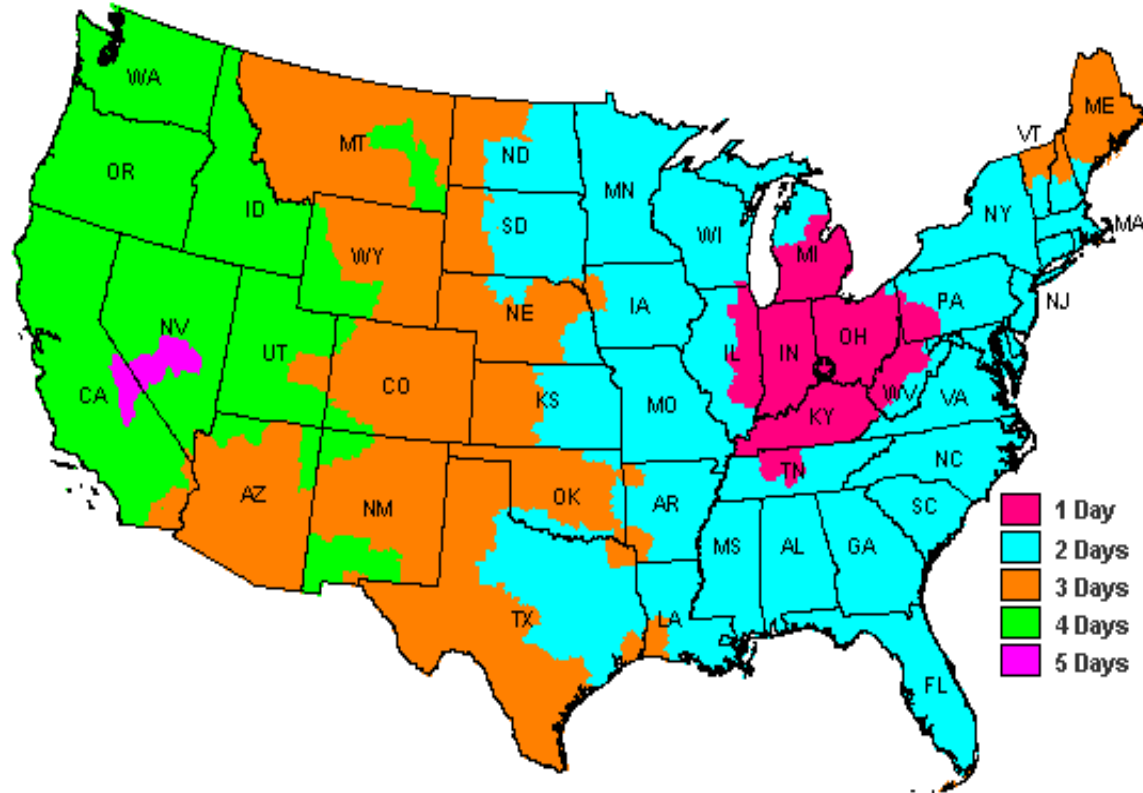

FedEx Ground[®] Service Map

Origin: 45202

- The map above is a general representation of transit times, for specific transit information, please refer to fedex.com
- This map illustrates service schedules in business days as of 06/01/2013 for FedEx Ground shipments